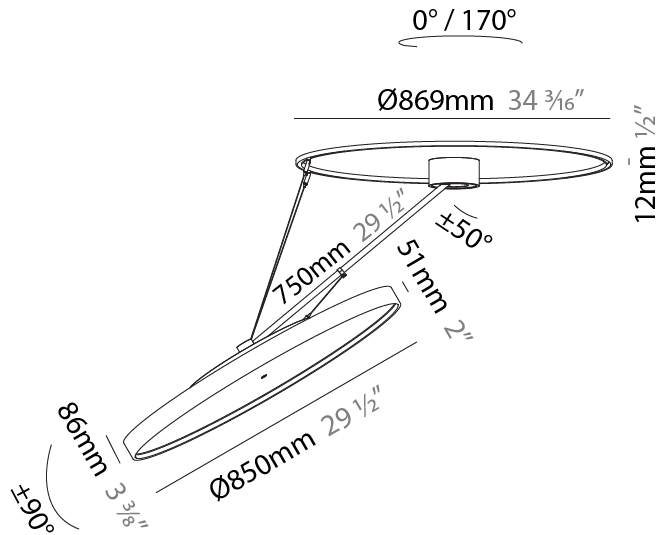

GENERAL

Series: Sign Diva Dancer
Subseries: Sign Diva Dancer
Brand: Prolicht
Division: Architectural
Mounting Type: Suspension
Mounting Location: Ceiling
Subcategory: Pendant

PHYSICAL

Shape: Round
Diameter (mm): 850
Diameter (in): 33 7/16
Height (mm): 870
Height (in): 34 1/4
Light Distribution: Adjustable / Direct
Weight (kg): 9.8
Weight (lbs): 21.56
Diffuser: PMMA - Opal / Micro-Prism / Sparkling Secret / Vintage Industrial
Fixture Finish: SSR / BKV / CWI / CRY / HAB / UFT / ITA / RUA / FTG / MYG / LOD / PUS / FRO / FUP / KIA / POP / BLS / SPG / MEY / GOH / GUM / CHC / COM / ABZ / JAG / OBR / MOS / ROR
Fixture Material: Extruded Aluminum / Steel

ELECTRICAL

Lamp Type: LED (Zhaga Standard)
Input Wattage (W): 96.8
Total Output Wattage (W): 76.8
Dimming: Tri-Mode (Non-Dimming and Phase Dimming (120Vac only) and 0-10V Dimming)
Driver Included: Yes
Driver Location: Integrated
Driver Type: Constant Current - Universal
Driver Class: Class 2
Input Voltage (V): 120 - 277
Constant Current (MA): 600

LED

Color Temperature (°K): 3000 / 3500 / 4000
Max. Delivered Lumen (lm): 11160 / 11388 / 11620
CRI: >90 CRI
Lamp Life (hrs): 50000

OPTICAL

Adjustability: Rotational Canopy 170°; Tilting Canopy ±50°; Tilting Head ±90°

RATINGS AND CERTIFICATIONS

Certified By: Certified for North American Standards
IP rating: IP20